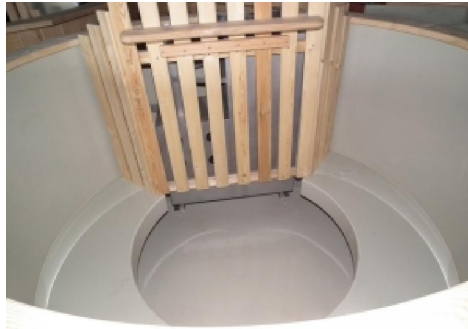

You can also choose from the following options:

1) Synthetic seats all around. This offers even more cleaning convenience whilst also stimulating a longer lifespan.

Additional cost of 150,-- Euro incl.

2) All models can be equipped with an Aluminium stove (3.5mm) for the same price. Aluminium conducts heat faster than stainless steel.
3) All models can be equipped with a synthetic lid with wooden handles instead of the standard wooden cover for the same price. A wooden cover can start to warp, which won't happen with a synthetic lid.